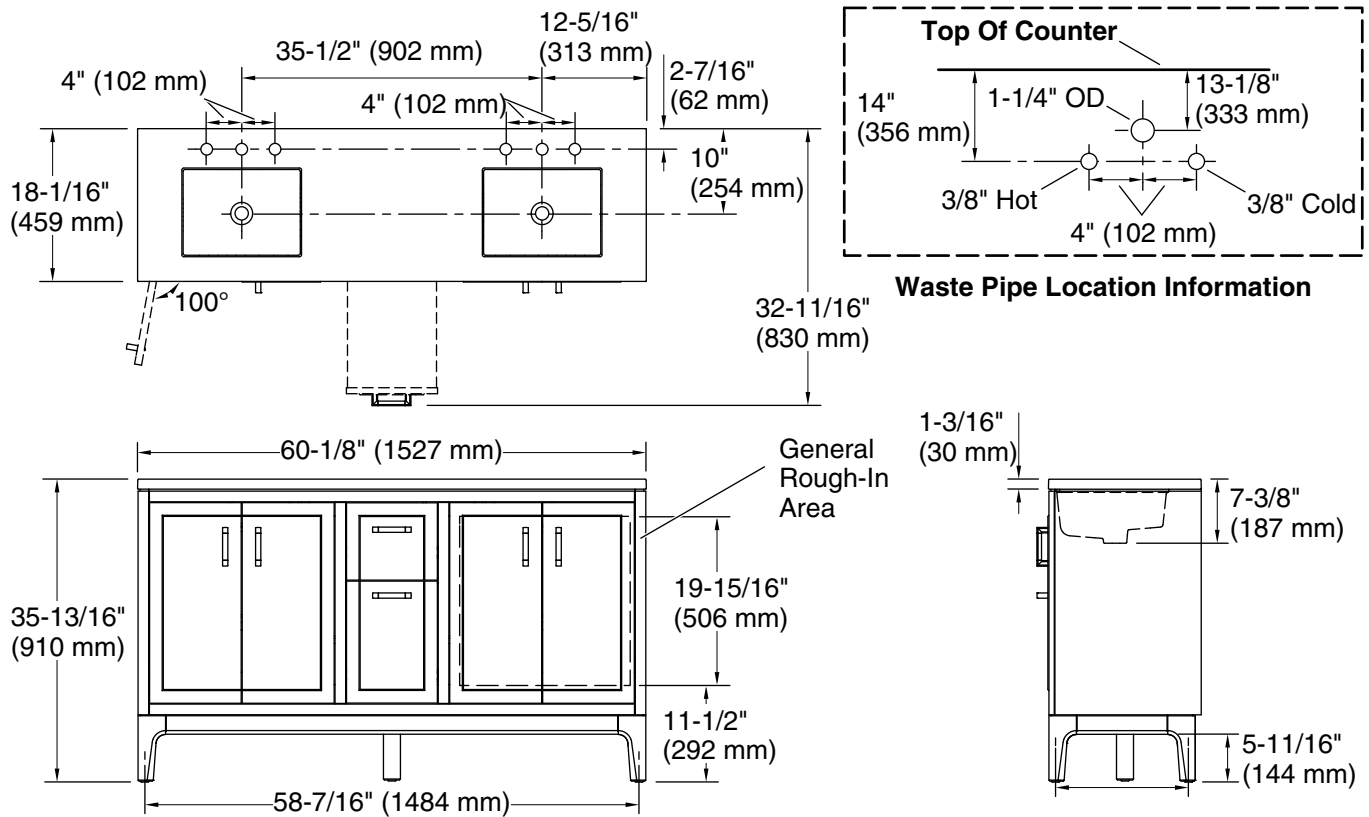

### Features

- Set includes cabinet, precut quartz vanity top, sinks, legs, and cabinet hardware
- Two full-extension 12-3/4" (325 mm) drawers with soft-close side-mount slides
- Two 18" (457 mm) cabinet interior spaces provide ample storage
- Three-way adjustable slow-close door hinges for easy cabinet access
- Finish-matched cabinet interior offers generous clearance for plumbing
- Customize your storage with optional accessories such as floor liners, drawer organizers, and perfectly sized containers (sold separately)
- Coordinates with K-33558 upgraded hardware finishes, K-25818 quartz backsplash, K-25819 quartz side splash, and K-32817-SH6 upgraded legs (sold separately)

### Technical Information

All product dimensions are nominal.